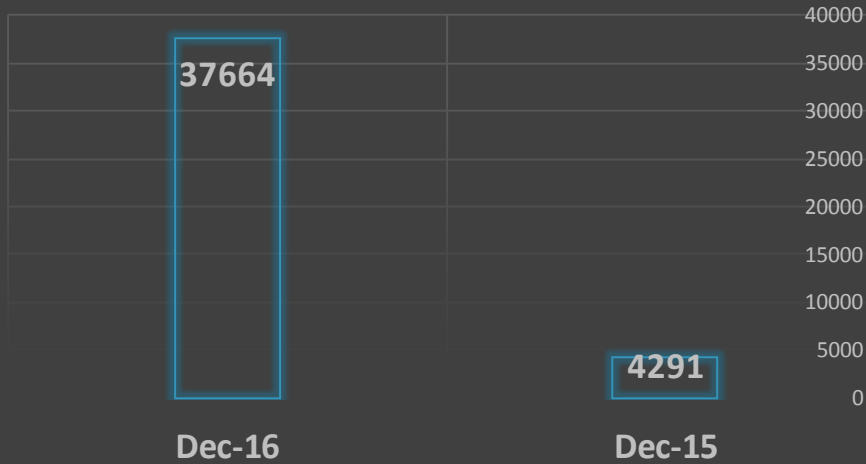

AVALON FREE PUBLIC LIBRARY & HISTORY CENTER

December 2016

HC DIGITAL REACH_DEC 2016 vs. 2015