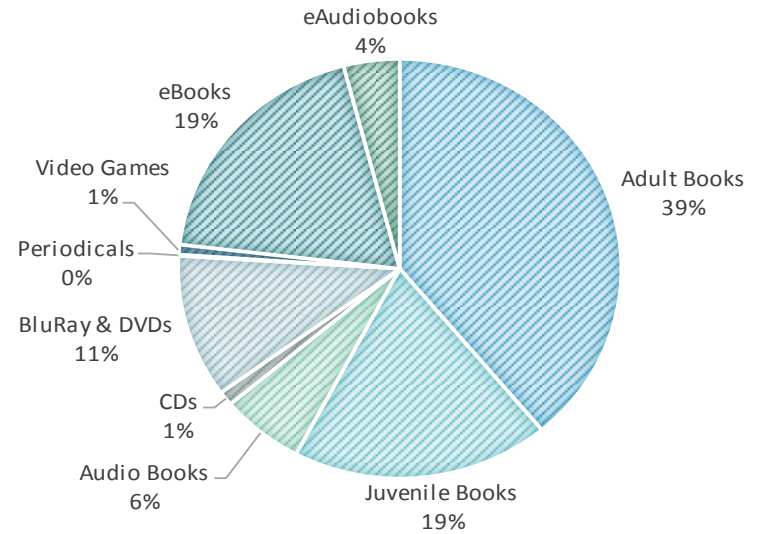

ACQUISITIONS_2016