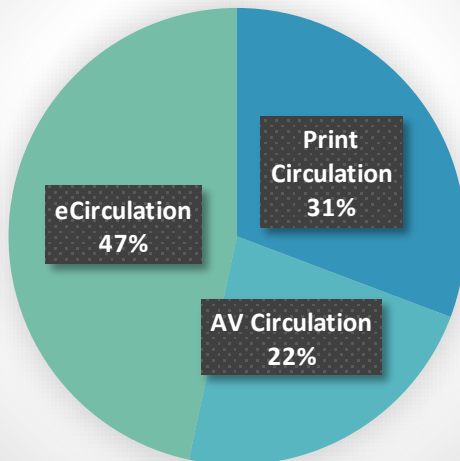

Computer Use	Public PC Sessions	Wireless Sessions	Total Sessions	Unique Public PC Users	Unique Wireless Users	Total Unique Users	Total Pages Printed
Dec-16	375	1364	1739	163	348	511	887
Nov-16	382	1380	1762	175	415	590	1406

AVALON FREE PUBLIC LIBRARY & HISTORY CENTER

December 2016

HC DIGITAL REACH_DEC 2016 vs. 2015

ACQUISITIONS_2016

Nearly 50% of December circulation was eCirc.

CIRCULATION_December 2016

PATRONS_2016